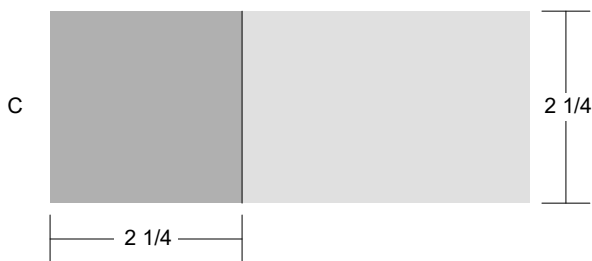

***Quilty of the month
September 2018***

Notes:

Border 1: 1 inch (cut 1.5 inch)

Border 2: 1 inch (cut 1.5 inch)

Border 3: 3 inches (cut 3.5 inches)

Binding: cut 2.5 inches

Monthly Quilty #1

Tumbling Blocks Frame

Key Block (17/100 actual size)

Cutting Diagrams

Patch Count

1 patch

8 patches