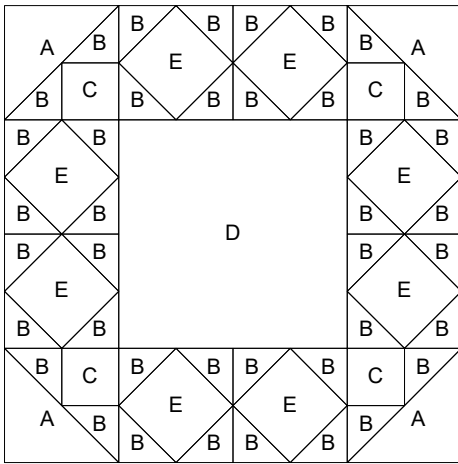

***Quilty of the month
September 2018***

Notes:

Border 1: 1 inch (cut 1.5 inch)

Border 2: 1 inch (cut 1.5 inch)

Border 3: 3 inches (cut 3.5 inches)

Binding: cut 2.5 inches

Monthly Quilty #1

Tumbling Blocks Frame

Key Block (17/100 actual size)

Cutting Diagrams

Patch Count

1 patch

8 patches