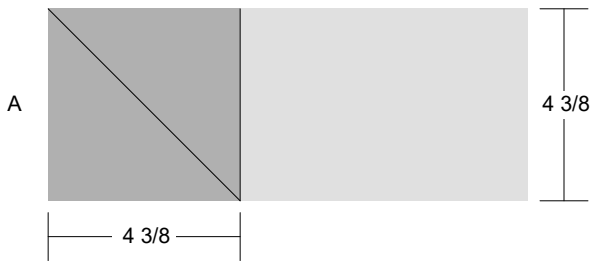

***Quilty of the month
September 2018***

Notes:

Border 1: 1 inch (cut 1.5 inch)

Border 2: 1 inch (cut 1.5 inch)

Border 3: 3 inches (cut 3.5 inches)

Binding: cut 2.5 inches

Monthly Quilty #1

Tumbling Blocks Frame

Key Block (17/100 actual size)

Cutting Diagrams

Patch Count

1 patch

8 patches