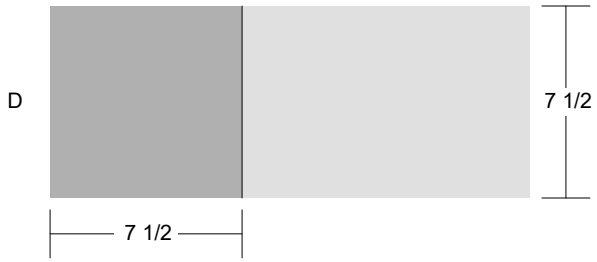

***Quilty of the month
September 2018***

Notes:

Border 1: 1 inch (cut 1.5 inch)

Border 2: 1 inch (cut 1.5 inch)

Border 3: 3 inches (cut 3.5 inches)

Binding: cut 2.5 inches

Monthly Quilty #1

Tumbling Blocks Frame

Key Block (17/100 actual size)

Cutting Diagrams

Patch Count

1 patch

8 patches