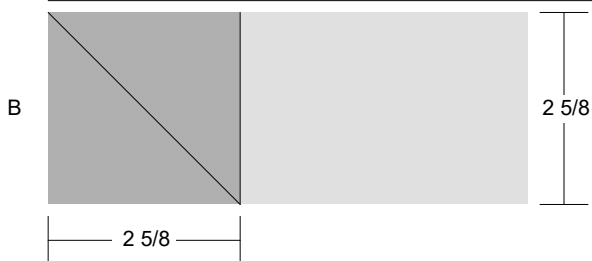

***Quilty of the month
September 2018***

Notes:

Border 1: 1 inch (cut 1.5 inch)

Border 2: 1 inch (cut 1.5 inch)

Border 3: 3 inches (cut 3.5 inches)

Binding: cut 2.5 inches

Monthly Quilty #1

Tumbling Blocks Frame

Key Block (17/100 actual size)

Cutting Diagrams

Patch Count

1 patch

8 patches