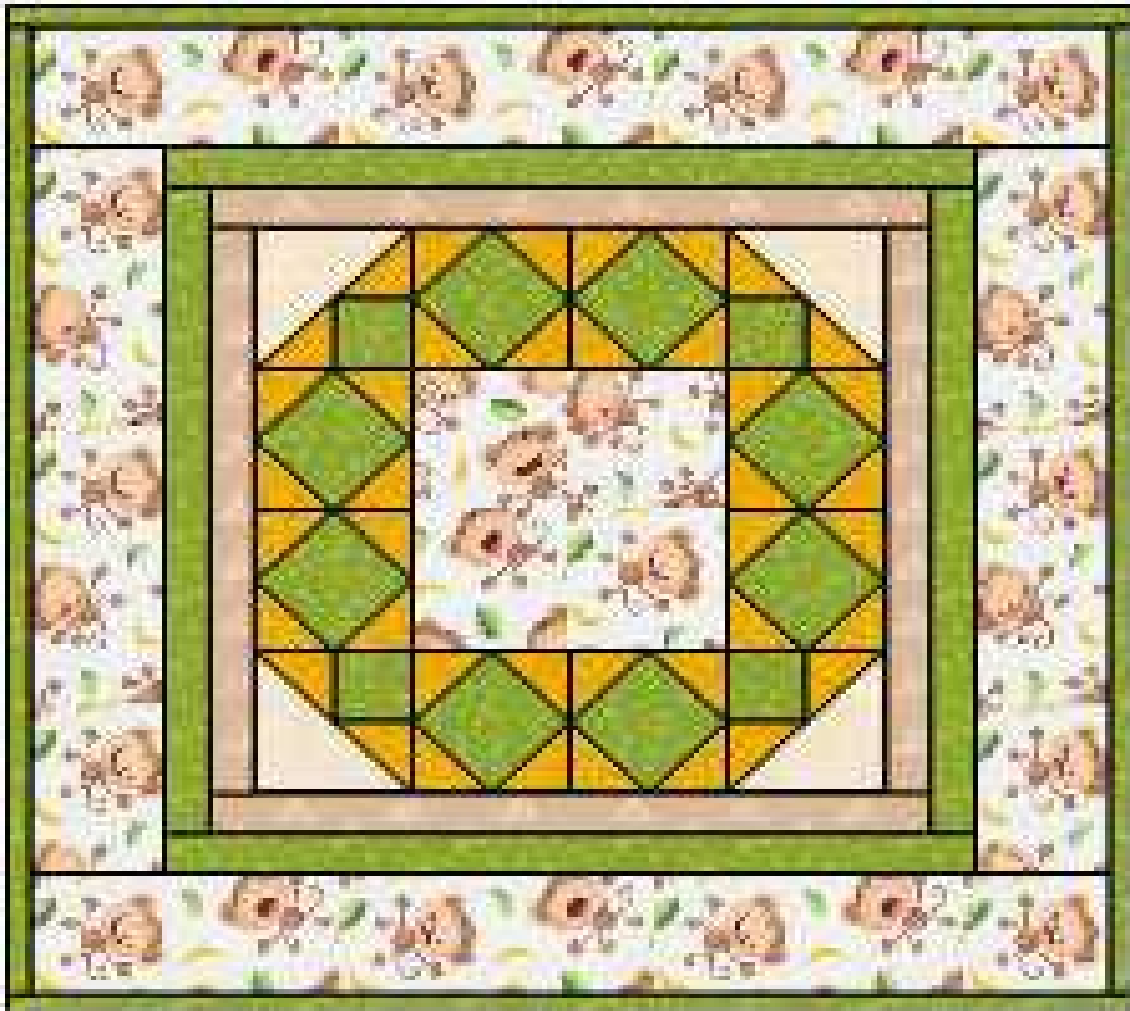

***Quilty of the month
September 2018***

Notes:

Border 1: 1 inch (cut 1.5 inch)

Border 2: 1 inch (cut 1.5 inch)

Border 3: 3 inches (cut 3.5 inches)

Binding: cut 2.5 inches

Monthly Quilty #1

Tumbling Blocks Frame

Key Block (17/100 actual size)

Cutting Diagrams

Patch Count

1 patch

8 patches